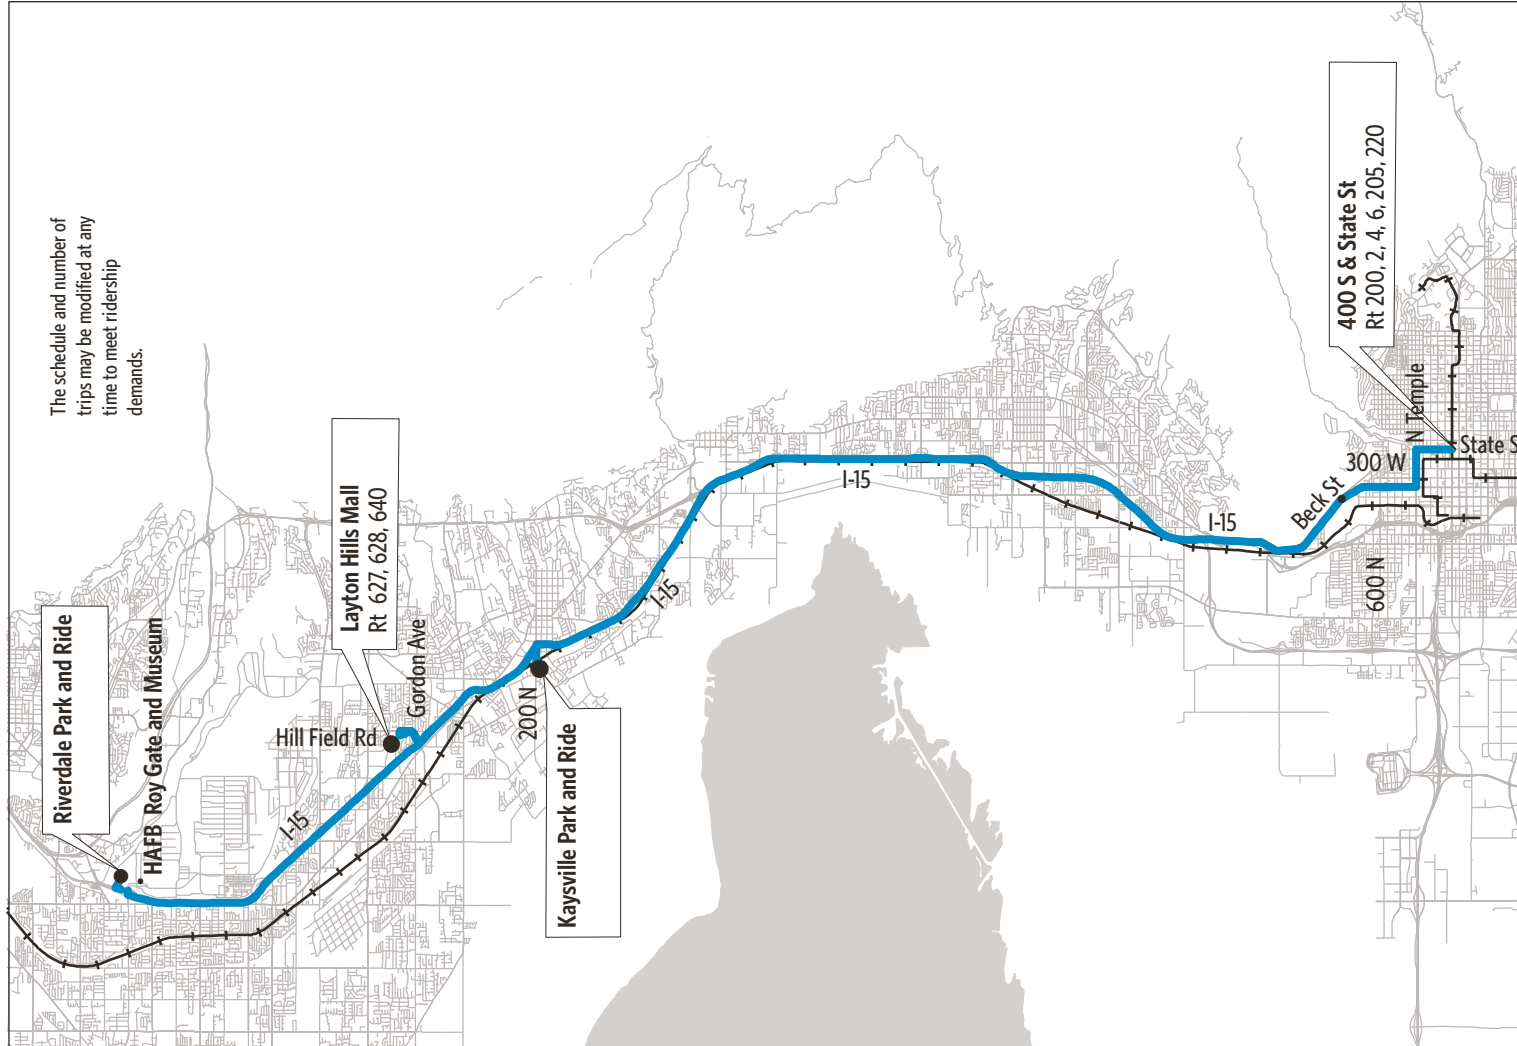

Riverdale to Salt Lake Express

PLAN AND TRACK WITH YOUR TRIP WITH transit*

Available in the App Store and Google Play.

PAY WITH UTA GoRide.

Available in the App Store and Google Play.