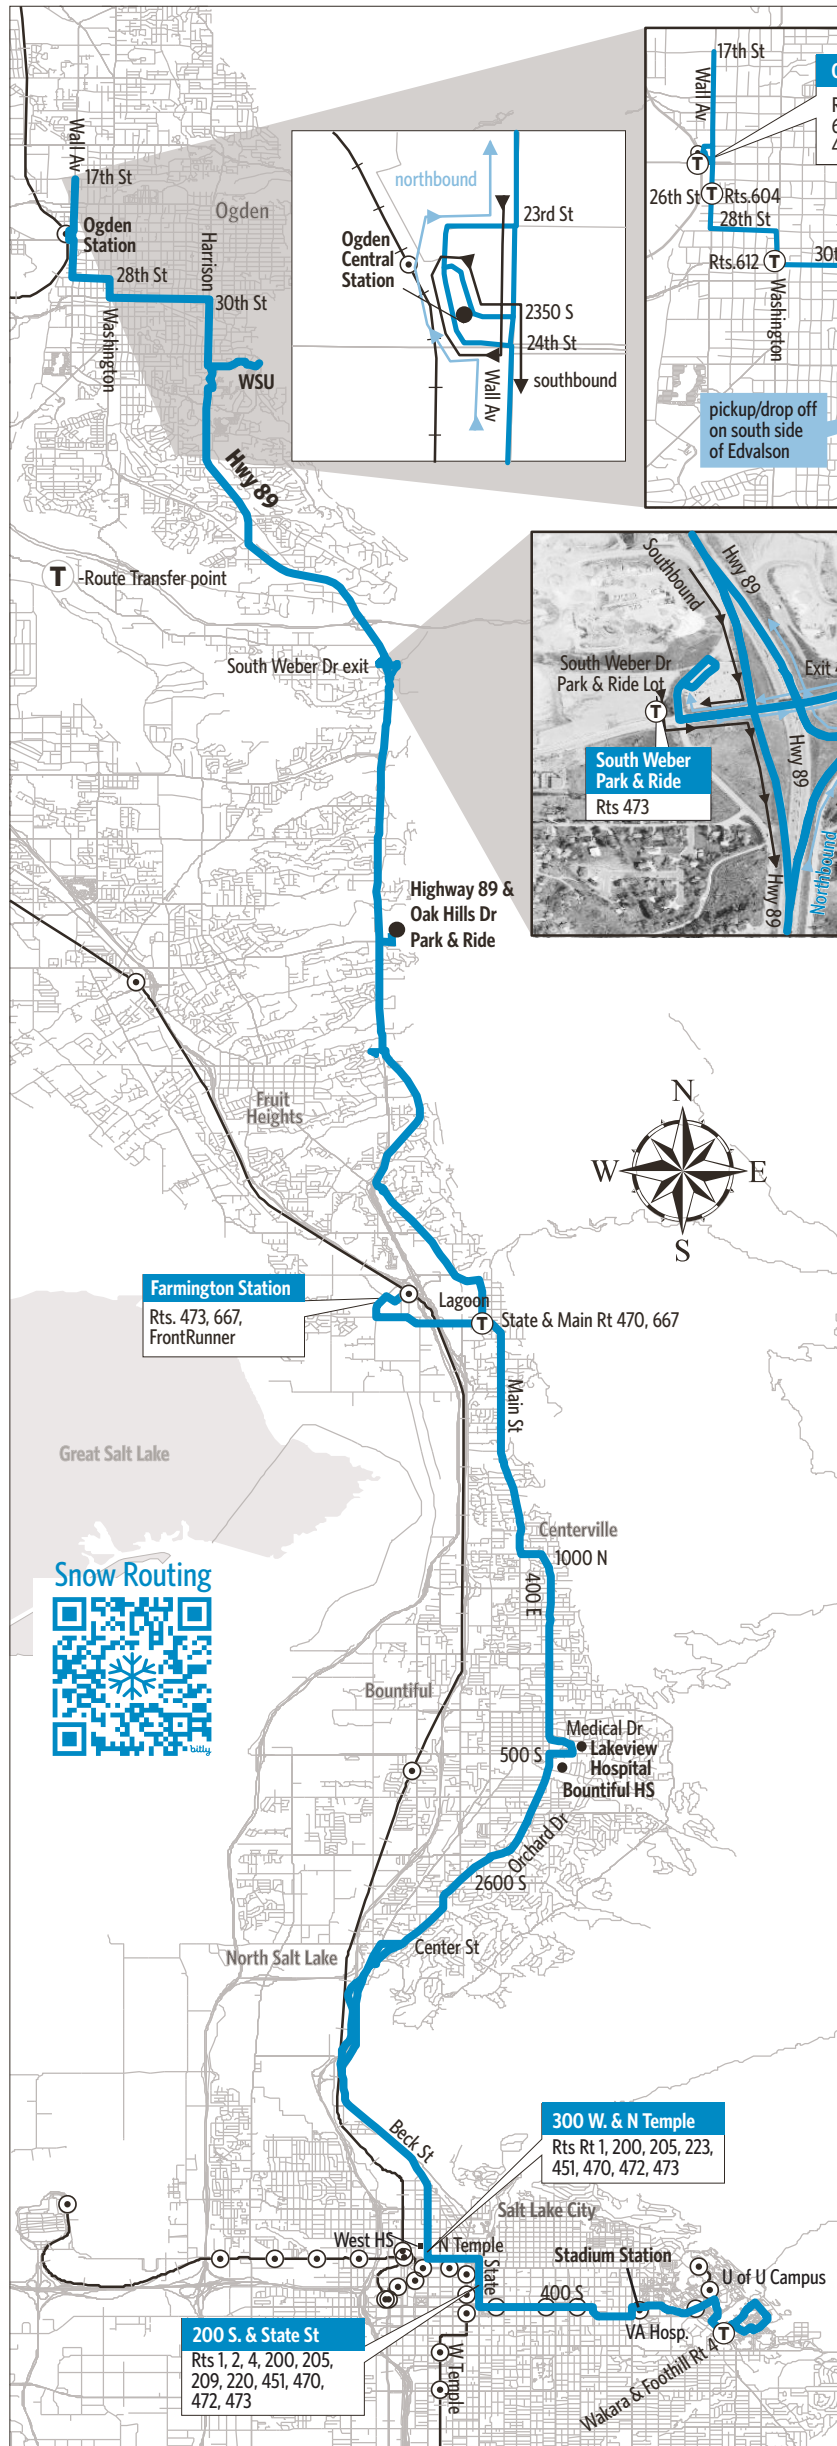

Route 455 - Weber State/Davis Co./UofU

For Information Call 801-RIDE-UTA (801-743-3882)
outside Salt Lake County 888-RIDE-UTA (888-743-3882)
www.rideuta.com

455

WSU/Davis Co./U of U

HOW TO USE THIS SCHEDULE
Determine your timepoint based on when you want to leave or when you want to arrive. Read across for your destination and down for your time and direction of travel. A route map is provided to help you relate to the timepoints shown. Weekday, Saturday & Sunday schedules differ from one another.

- UTA SERVICE DIRECTORY**
- General Information, Schedules, Trip Planning and Customer Feedback: 801-RIDE-UTA (801-743-3882)
 - Outside Salt Lake County call 888-RIDE-UTA (888-743-3882)
 - For 24 hour automated service for next bus available use option 1. Have stop number and 3 digit route number (use 0 or 00 if number is not 3 digits).
 - Pass By Mail Information 801-287-2204
 - For Employment information please visit <http://www.rideuta.com/careers/>
 - Travel Training 801-287-2275

LOST AND FOUND
Weber/South Davis: 801-626-1207 option 3
Utah County: 801-227-8923
Salt Lake County: 801-287-4664

FARES
Exact Fare is required. Fares are subject to change.

ACCESSIBLE SERVICE
Wheelchair accessible buses are available on all routes. Alternate format schedules are available upon request. Telephone communication for deaf/hearing impaired persons is available by dialing 711.

TRANSFERS
Upon payment of a fare, a transfer is good for travel in any direction, including return trip, for two (2) hours until the time cut. The value of a transfer towards a fare on a more expensive service is the regular cash fare.