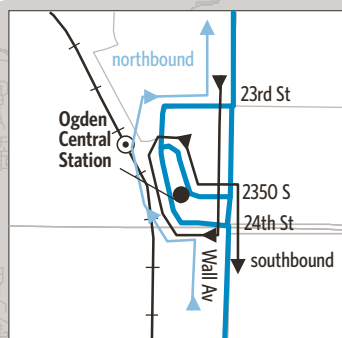

Route 455 - Weber State/Davis Co./UofU

For Information Call 801-RIDE-UTA (801-743-3882)
outside Salt Lake County 888-RIDE-UTA (888-743-3882)
www.rideuta.com

455

WSU/Davis Co./U of U

HOW TO USE THIS SCHEDULE
Determine your timepoint based on when you want to leave or when you want to arrive. Read across for your destination and down for your time and direction of travel. A route map is provided to help you relate to the timepoints shown. Weekday, Saturday & Sunday schedules differ from one another.