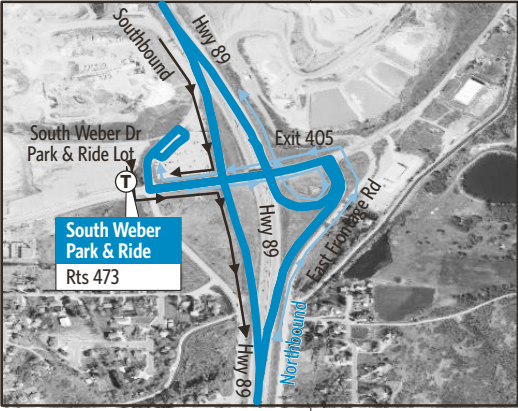

Route 455 - Weber State/Davis Co./UofU

For Information Call 801-RIDE-UTA (801-743-3882)
outside Salt Lake County 888-RIDE-UTA (888-743-3882)
www.rideuta.com

455

WSU/Davis Co./U of U

HOW TO USE THIS SCHEDULE
Determine your timepoint based on when you want to leave or when you want to arrive. Read across for your destination and down for your time and direction of travel. A route map is provided to help you relate to the timepoints shown. Weekday, Saturday & Sunday schedules differ from one another.