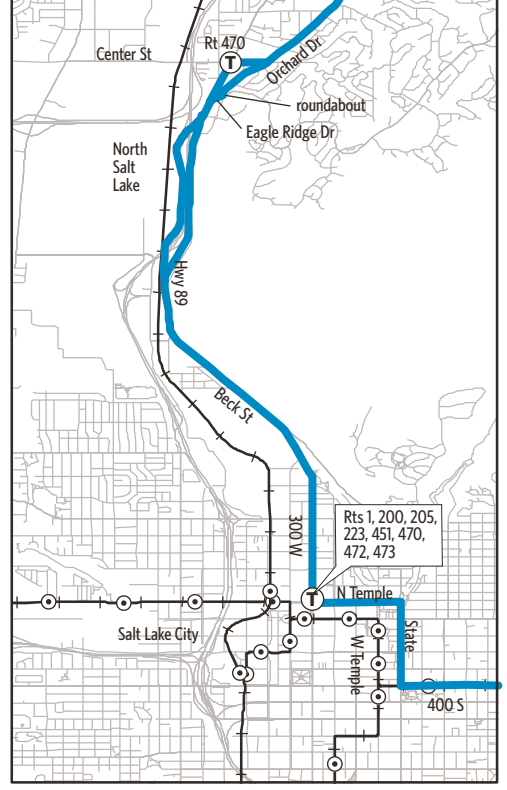

Route 455 - Weber State/Davis Co./UofU

For Information Call 801-RIDE-UTA (801-743-3882)
outside Salt Lake County 888-RIDE-UTA (888-743-3882)
www.rideuta.com

455

WSU/Davis Co./U of U

HOW TO USE THIS SCHEDULE
Determine your timepoint based on when you want to leave or when you want to arrive. Read across for your destination and down for your time and direction of travel. A route map is provided to help you relate to the timepoints shown. Weekday, Saturday & Sunday schedules differ from one another.

TRANSFERS
Upon payment of a fare, a transfer is good for travel in any direction, including return trip, for two (2) hours until the time cut. The value of a transfer towards a fare on a more expensive service is the regular cash fare.