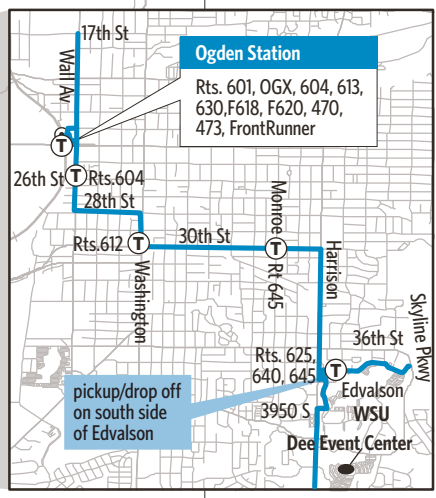

Route 455 - Weber State/Davis Co./UofU

For Information Call 801-RIDE-UTA (801-743-3882)
outside Salt Lake County 888-RIDE-UTA (888-743-3882)
www.rideuta.com

455

WSU/Davis Co./U of U

HOW TO USE THIS SCHEDULE
Determine your timepoint based on when you want to leave or when you want to arrive. Read across for your destination and down for your time and direction of travel. A route map is provided to help you relate to the timepoints shown. Weekday, Saturday & Sunday schedules differ from one another.

TRANSFERS
Upon payment of a fare, a transfer is good for travel in any direction, including return trip, for two (2) hours until the time cut. The value of a transfer towards a fare on a more expensive service is the regular cash fare.