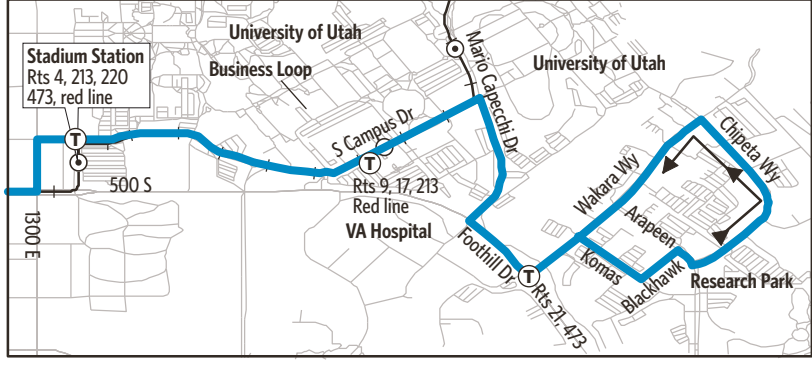

Route 455 - Weber State/Davis Co./UofU

For Information Call 801-RIDE-UTA (801-743-3882)
outside Salt Lake County 888-RIDE-UTA (888-743-3882)
www.rideuta.com

455

WSU/Davis Co./U of U

HOW TO USE THIS SCHEDULE
Determine your timepoint based on when you want to leave or when you want to arrive. Read across for your destination and down for your time and direction of travel. A route map is provided to help you relate to the timepoints shown. Weekday, Saturday & Sunday schedules differ from one another.

- UTA SERVICE DIRECTORY**
- General Information, Schedules, Trip Planning and Customer Feedback: 801-RIDE-UTA (801-743-3882)
 - Outside Salt Lake County call 888-RIDE-UTA (888-743-3882)
 - For 24 hour automated service for next bus available use option 1. Have stop number and 3 digit route number (use 0 or 00 if number is not 3 digits).
 - Pass By Mail Information 801-287-2204
 - For Employment information please visit <http://www.rideuta.com/careers/>
 - Travel Training 801-287-2275

LOST AND FOUND
Weber/South Davis: 801-626-1207 option 3
Utah County: 801-227-8923
Salt Lake County: 801-287-4664

FARES
Exact Fare is required. Fares are subject to change.

ACCESSIBLE SERVICE
Wheelchair accessible buses are available on all routes. Alternate format schedules are available upon request. Telephone communication for deaf/hearing impaired persons is available by dialing 711.

TRANSFERS
Upon payment of a fare, a transfer is good for travel in any direction, including return trip, for two (2) hours until the time cut. The value of a transfer towards a fare on a more expensive service is the regular cash fare.