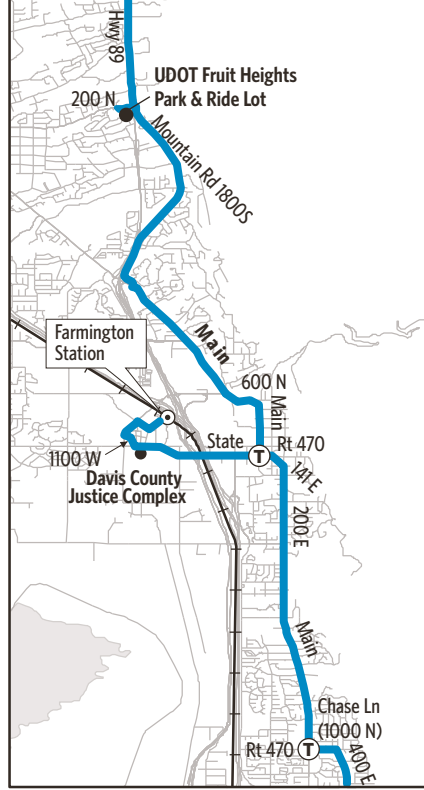

Route 455 - Weber State/Davis Co./UofU

For Information Call 801-RIDE-UTA (801-743-3882)
outside Salt Lake County 888-RIDE-UTA (888-743-3882)
www.rideuta.com

455

WSU/Davis Co./U of U

HOW TO USE THIS SCHEDULE
Determine your timepoint based on when you want to leave or when you want to arrive. Read across for your destination and down for your time and direction of travel. A route map is provided to help you relate to the timepoints shown. Weekday, Saturday & Sunday schedules differ from one another.

TRANSFERS
Upon payment of a fare, a transfer is good for travel in any direction, including return trip, for two (2) hours until the time cut. The value of a transfer towards a fare on a more expensive service is the regular cash fare.